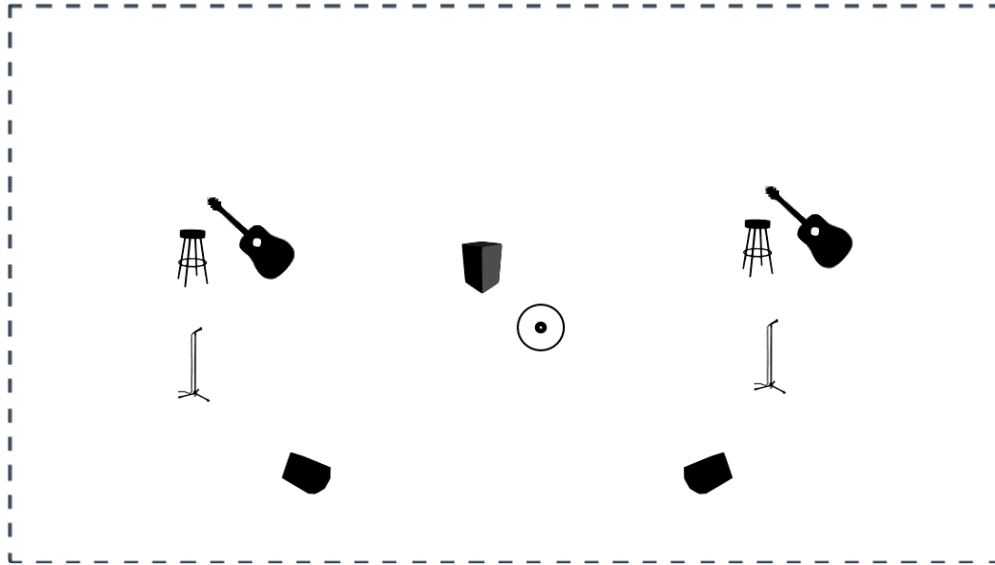

DIIMA #1

Planning to organize a show? [Click here](#) for a quick quotation based on your tech rider.

Channels List

#	Instrument	Microphone	Effects (optional)	Artista	Comments
#1	Vocals	Shure SM58		Kamel Miadi	
#2	Acoustic guitar	DI - Línea		Kamel Miadi	
#3	Splash	Shure SM57		Karim Abbes	need a stand too
#4	Cajon	Shure SM91		Karim Abbes	Shure SM57 geht auch
#5	Vocals	Shure SM58		Anis Labidi	
#6	Acoustic guitar	DI - Línea		Anis Labidi	

Monitor Fill

Monitor / Kamel Karim

#	Instrument	Microphone	Artista	Comments
#1	Vocals	Shure SM58	Kamel Miadi	
#2	Acoustic guitar	DI - Línea	Kamel Miadi	
#3	Splash	Shure SM57	Karim Abbes	need a stand too
#4	Cajon	Shure SM91	Karim Abbes	Shure SM57 geht auch
#5	Vocals	Shure SM58	Anis Labidi	
#6	Acoustic guitar	DI - Línea	Anis Labidi	