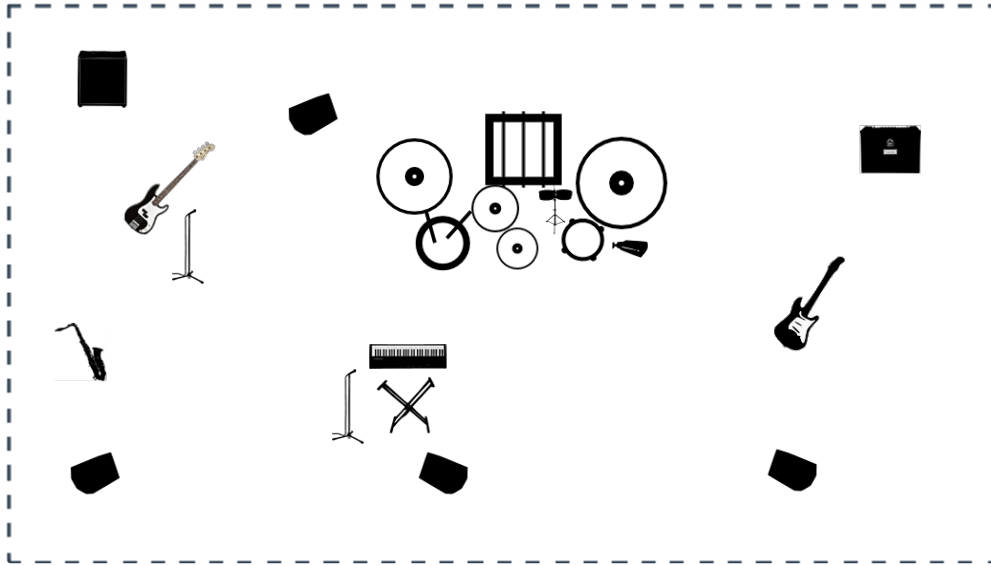

Technical Rider - Dr. Freak Out

Planning to organize a show? [Click here](#) for a quick quotation based on your tech rider.

Channels List

#	Instrument	Microphone	Effects (optional)	Artista	Comments
#1	Vocals	Shure SM58			
#2	Vocals	Shure SM58			
#3	Saxo	Audio Technica M350			
#4	Keys	Shure SM57			
#5	Electric guitar	Shure SM57			
#6	Bass	DI - Línea			
#7	Cowbell	AKG C414			
#8	Timbales	Shure SM57			
#9	Splash	AKG C414			
#10	Crash	AKG C414			
#11	Ride	AKG C414			
#12	Tom	Sennheiser E604			
#13	Hi-hat	Shure SM57			
#14	Snare Drum	Shure SM57			
#15	Bass Drum	Shure Beta52			

Monitor Fill

Monitor

#	Instrument	Microphone	Artista	Comments
#1	Vocals	Shure SM58		
#2	Vocals	Shure SM58		
#3	Saxo	Audio Technica M350		
#4	Keys	Shure SM57		
#5	Electric guitar	Shure SM57		
#6	Bass	DI - Línea		
#7	Cowbell	AKG C414		
#8	Timbales	Shure SM57		
#9	Splash	AKG C414		
#10	Crash	AKG C414		
#11	Ride	AKG C414		
#12	Tom	Sennheiser E604		
#13	Hi-hat	Shure SM57		
#14	Snare Drum	Shure SM57		
#15	Bass Drum	Shure Beta52		